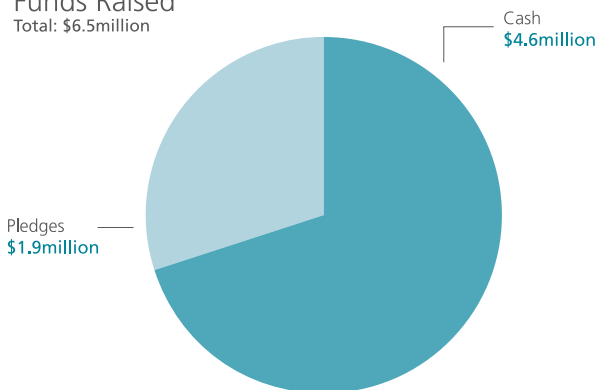

# Financials

Donors by Dollars

Directing Donors Dollars

Allocating Grant Dollars

Total: \$4.2million

Funds Raised

Total: \$6.5million