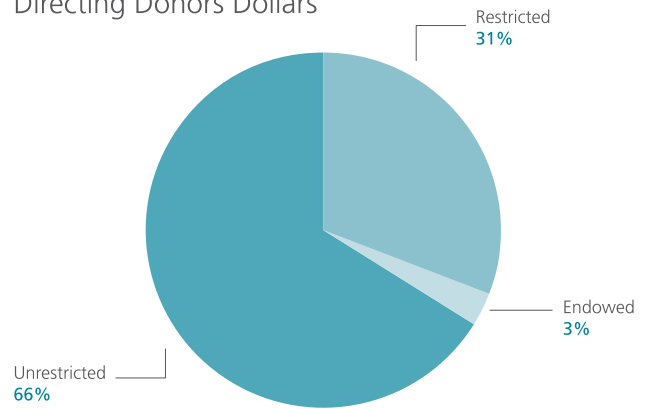

Directing Donors Dollars