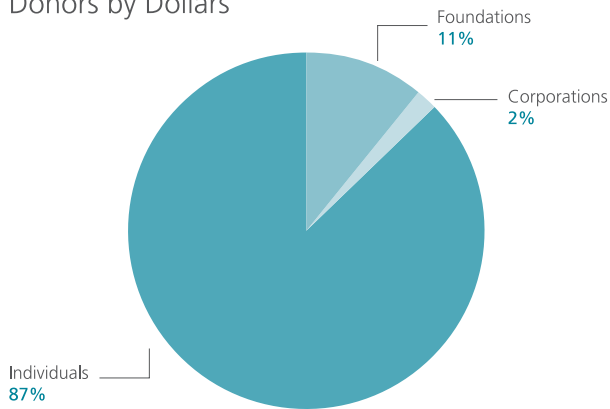

Financials

Donors by Dollars