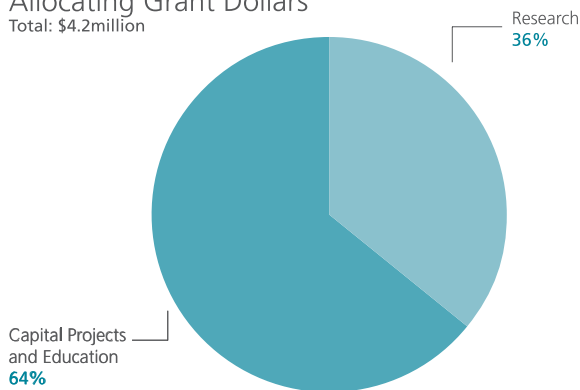

# Financials

Donors by Dollars

Directing Donors Dollars

Allocating Grant Dollars

Total: \$4.2million

Funds Raised

Total: \$6.5million